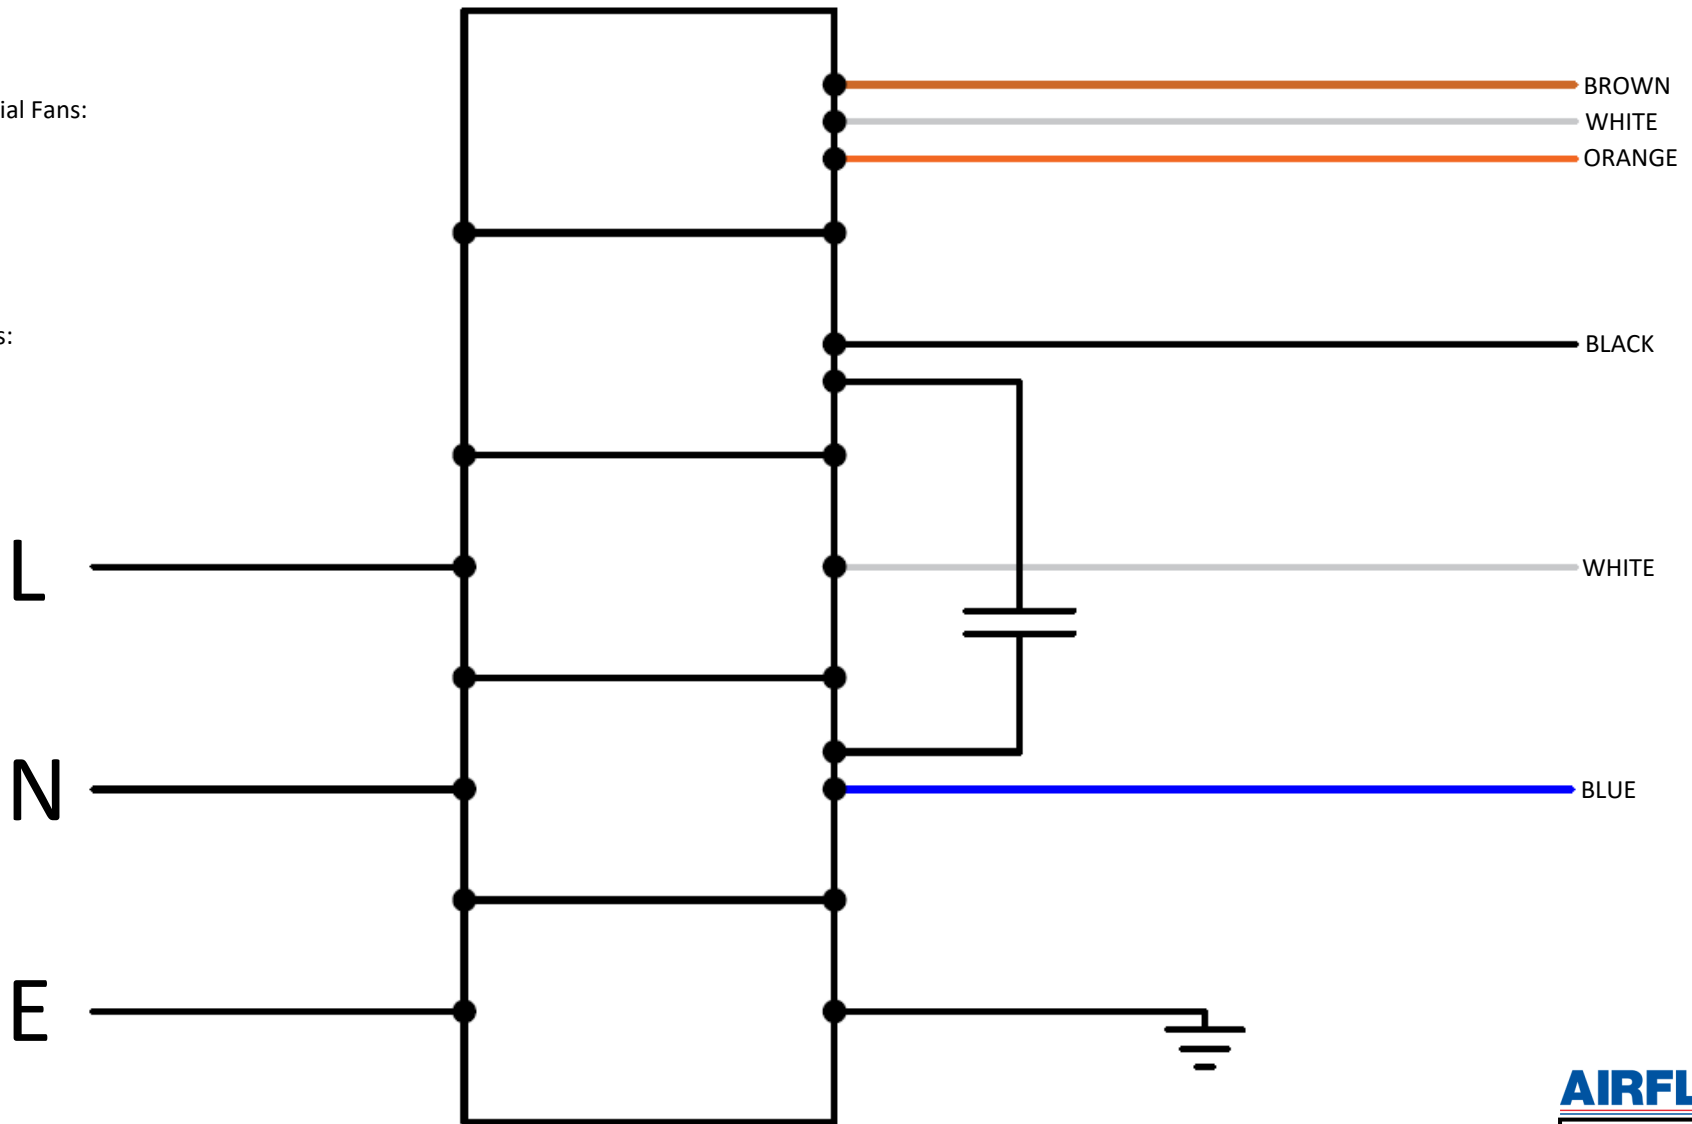

Wiring Diagram For Airflow Developments Short Cased And Plate Axial Fans

Covering:

Short Cased Axial Fans:

- 90001115
- 90001117
- 90001119
- 90001122
- 90001123

Plate Axial Fans:

- 90001127
- 90001129
- 90001131
- 90001133
- 90001135

230V—50Hz—1PH
Supply Voltage

Tel: +44(0)1494 525252

Web: airflow.com

80001036 Issue 1 01/21